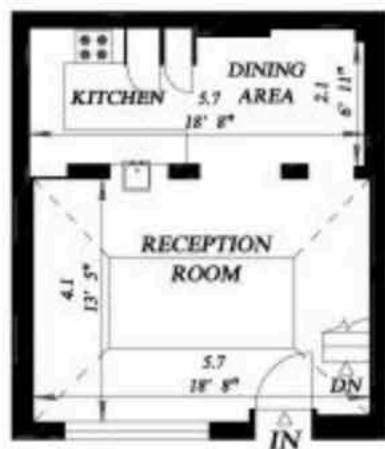

81A CHESTER SQUARE
LONDON SW1

Scale 1:100

Gross Floor Area = 71 sq. metres
768 sq. feet

GROUND FLOOR

LOWER GROUND FLOOR